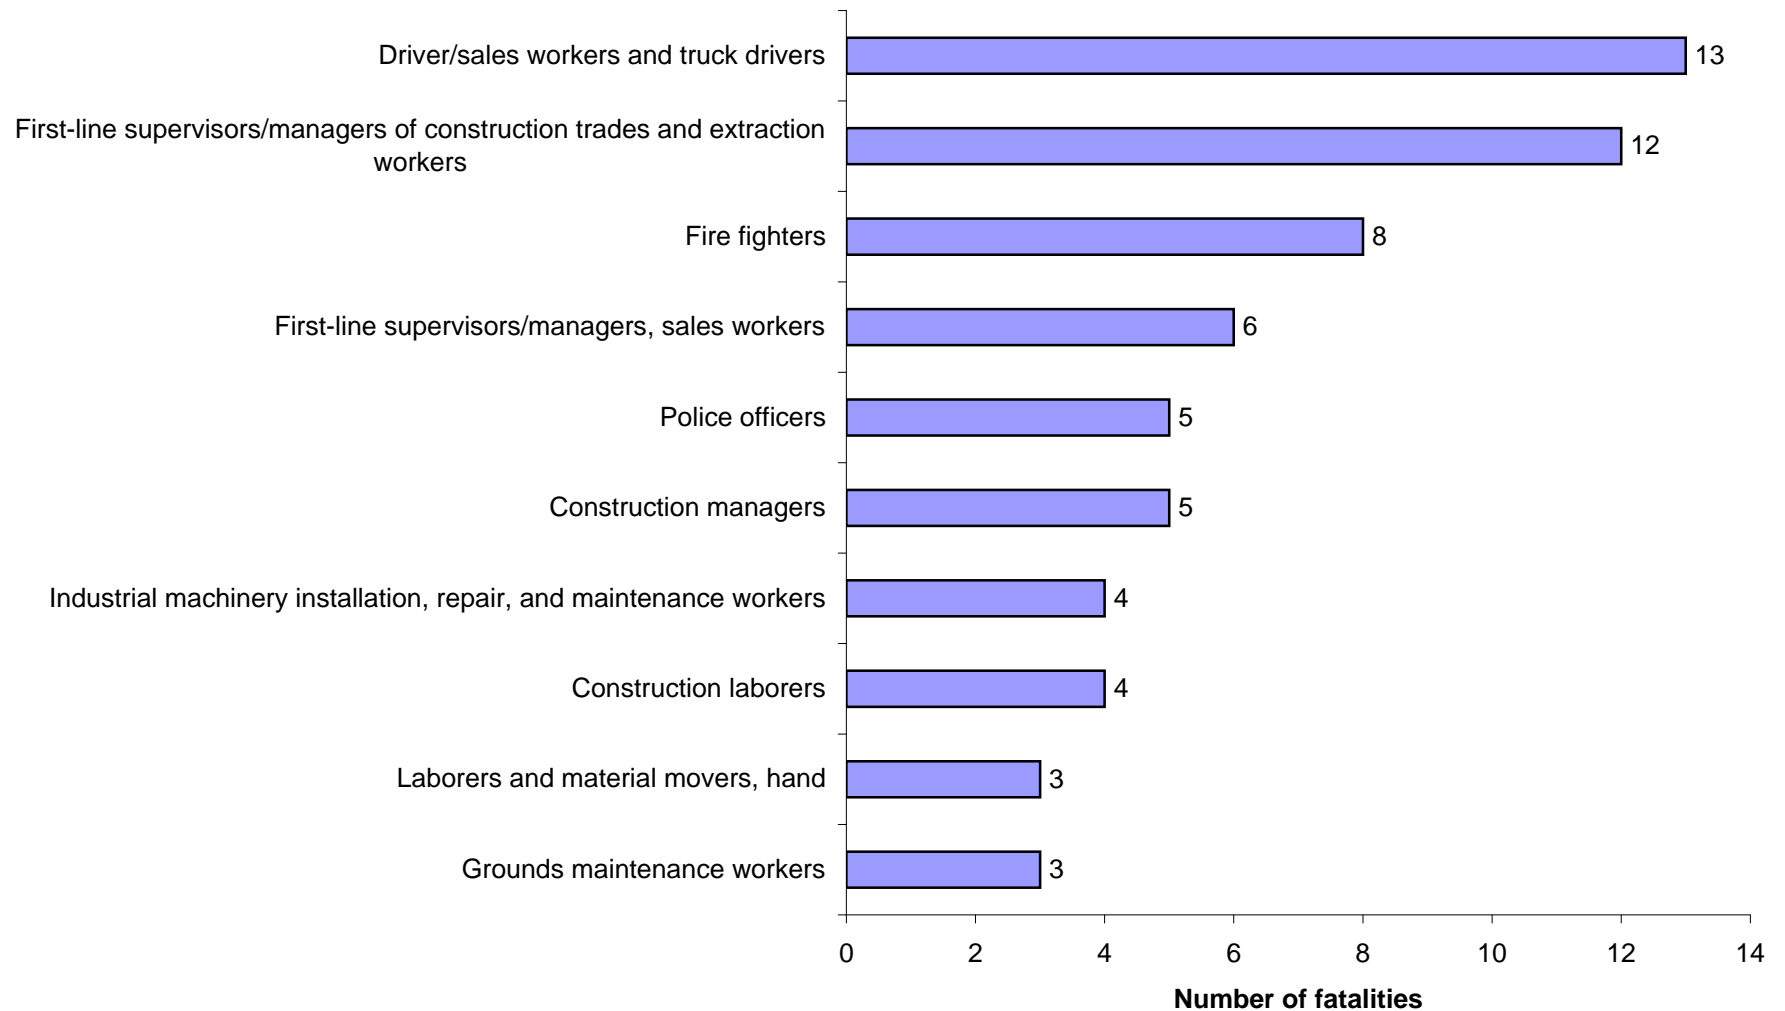

## Occupations with the largest number of worker fatalities, 2007, South Carolina, all ownerships (122 Total fatalities)

|   |    |
|---|----|
| Grounds maintenance workers   | 3  |
| Laborers and material movers, hand  | 3  |
| Construction laborers   | 4  |
| Industrial machinery installation, repair, and maintenance workers            | 4  |
| Construction managers   | 5  |
| Police officers   | 5  |
| First-line supervisors/managers, sales workers                                | 6  |
| Fire fighters   | 8  |
| First-line supervisors/managers of construction trades and extraction workers | 12 |
| Driver/sales workers and truck drivers  | 13 |